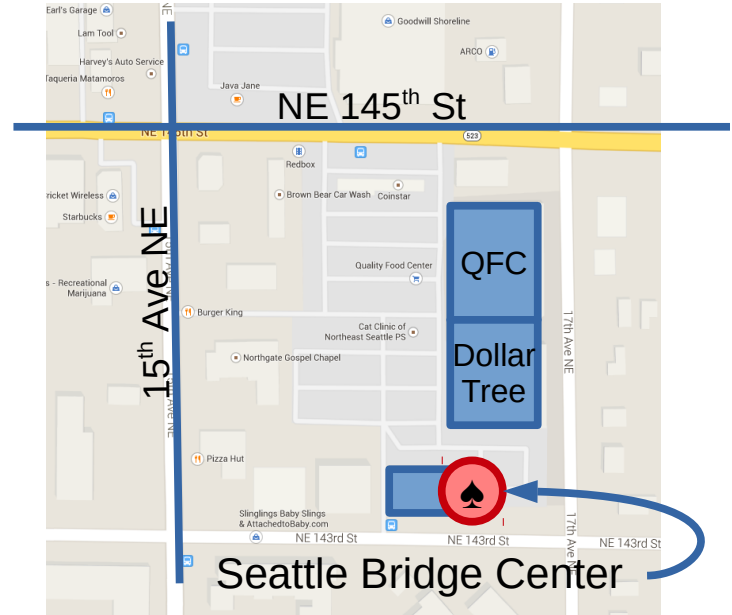

# Ten Weeks to Basic Bridge

at Seattle Bridge Center  
1539 NE 145<sup>th</sup> St, Seattle

Wednesdays, 7pm to 9:30pm  
April 12 to June 14, 2017

Learn Bridge from the ground up in this ten-week introduction to Bridge using Standard American Bidding.

Seattle Bridge Center  
1539 NE 145<sup>th</sup> St, Seattle  
½ mile east of I-5 Exit 175

[www.SeattleBridgeCenter.net](http://www.SeattleBridgeCenter.net)